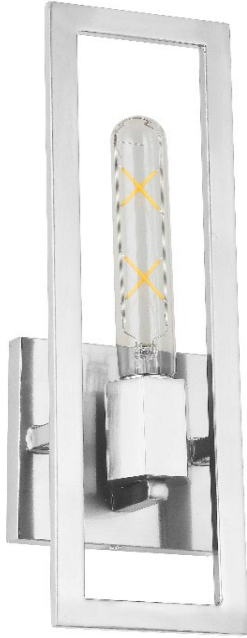

WTS-141W-PC - 1LT Incandescent Wall Sconce, PC

1 Light Incandescent Wall Sconce, Polished Chrome

Height	14	No. of Bulbs	1
Width/Length	4.5	LED Compatible	LED Compatible
Depth	2.5	Total Wattage	60
Weight	2		
Body Material	Metal		
Finish/Color	Polished Chrome		
Type of Finish	Electroplated		
Bulb 1 Amount	1	Rated For Voltage	Damp 120V
Bulb 1 Base Type	E26		
Bulb 1 Max Watt.	60		
Bulb 1 Included	No	Approval Warranty	cUL or equivalent 1 Year
Bulb 1 Lumens		Instal Position	Wall
Bulb 1 CRI			

Date:	Notes:
Fixture Type:	
Job Name:	

Lighting • LED • Shades • Custom Designs

TORONTO | BUFFALO | LIGHTFAIR | DALLAS MARKET CENTRE # 4303

www.dainolite.com | 1-888-564-1262 | dainolite@dainolite.com

[/dainolite](https://www.facebook.com/dainolite)